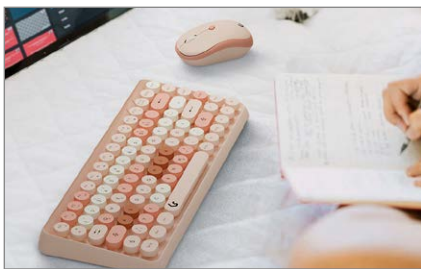

2.4 GHz

KSKM-5200M-RF

KEYSONIC KSKM-5200M-RF

Wireless Mini Keyboard & Mouse Set for Windows®

Key features

- Mini Keyboard & Mouse Set for Windows®
- Round keys - for a centered keystroke
- Rubberdome technology - for a smooth keystroke
- Dare more - with the new stylish multicolour design
- For every working speed - mouse with DPI setting
- Wireless - with 2.4 GHz radio connection

Packing content

1x Mini Keyboard, 1x Mouse, 1x USB Dongle, 1x AA Battery,
2x AAA Battery, 1x Quick Installation Guide

Technical data

Model	KSKM -5200M-RF
Article no.	61011
EAN code	4250078173434
Colour	Multicolour
Material	Plastic
Interface to host computer	USB Dongle
Range	10 m
Layout	DE
Key count	86

2.4 GHz

KSKM-5200M-RF

KEYSONIC **KSKM-5200M-RF** Wireless Mini Keyboard & Mouse Set for Windows®

Ideal for mobile devices or small work surfaces

A keyboard and mouse are often an advantage for effectively and comfortably navigating through the digital world. Especially on tablets and smartphones, but also when using mini PCs in cramped workplaces, the KSKM-5200M-RF set significantly increases typing comfort and also exudes colourful accents.

Round, ergonomic, individual

Rubber dome key technology ensures excellent keystroke feedback. The round key shape fits perfectly to the fingertips and reduces the risk of incorrect input, and the DPI button allows the mouse to be individually adjusted to your own working speed.