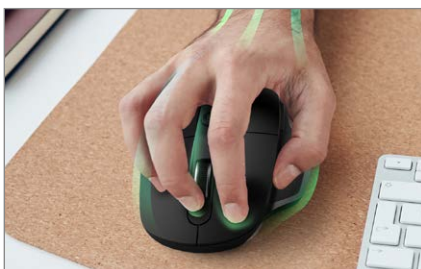

Simply ergonomic

The thumb rest of this office mouse allows you to achieve a natural hand position and relieves the strain on your hand. This leads to less fatigue and pain and is the key to comfortable and productive work. An investment in health that makes all the difference.